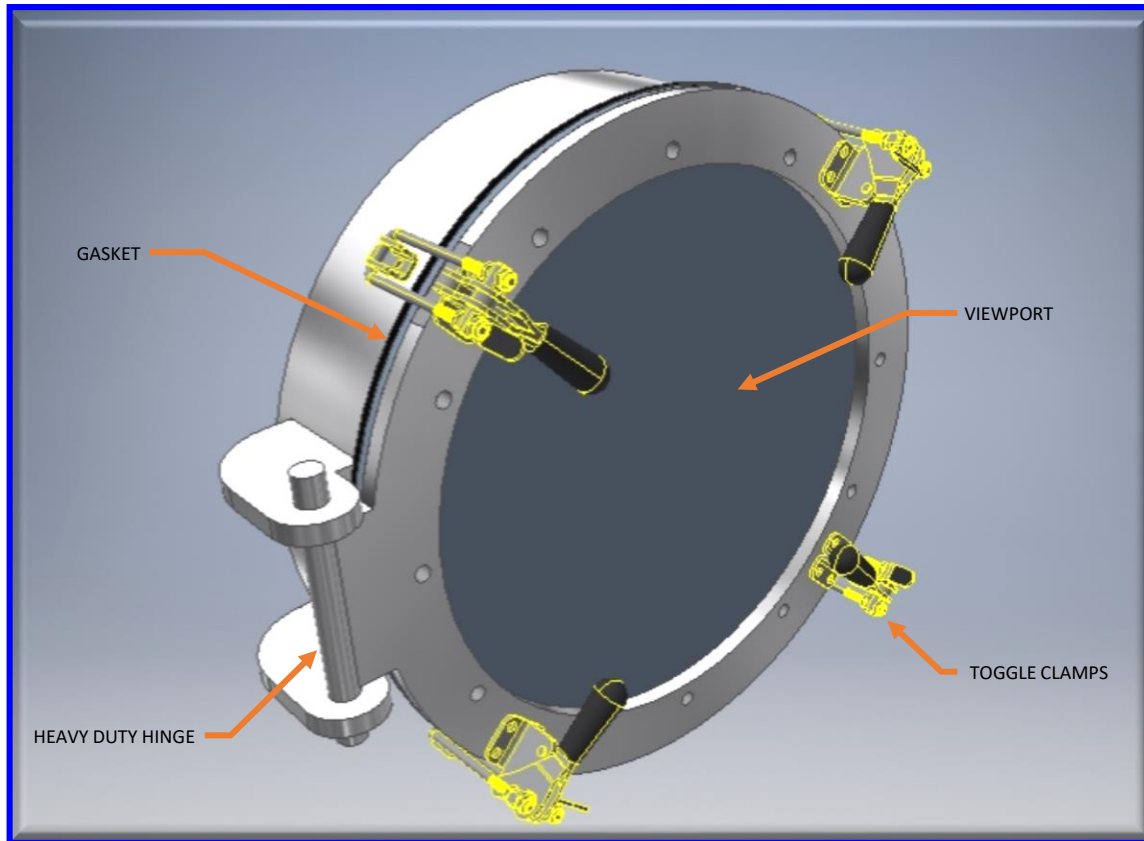

# ROUND VIEWPORT DOOR

## Application:

- Suitable for mounting on ducting or equipment
- Sizes include 18"  $\varnothing$  and 24"  $\varnothing$
- Working pressure: +15 inWC to -45 inWC

## Features:

- Gasket (neoprene, EPDM, or silicone)
- Watertight perimeter seal
- Heavy-duty toggle clamps
- Available in stainless steels or painted carbon steel